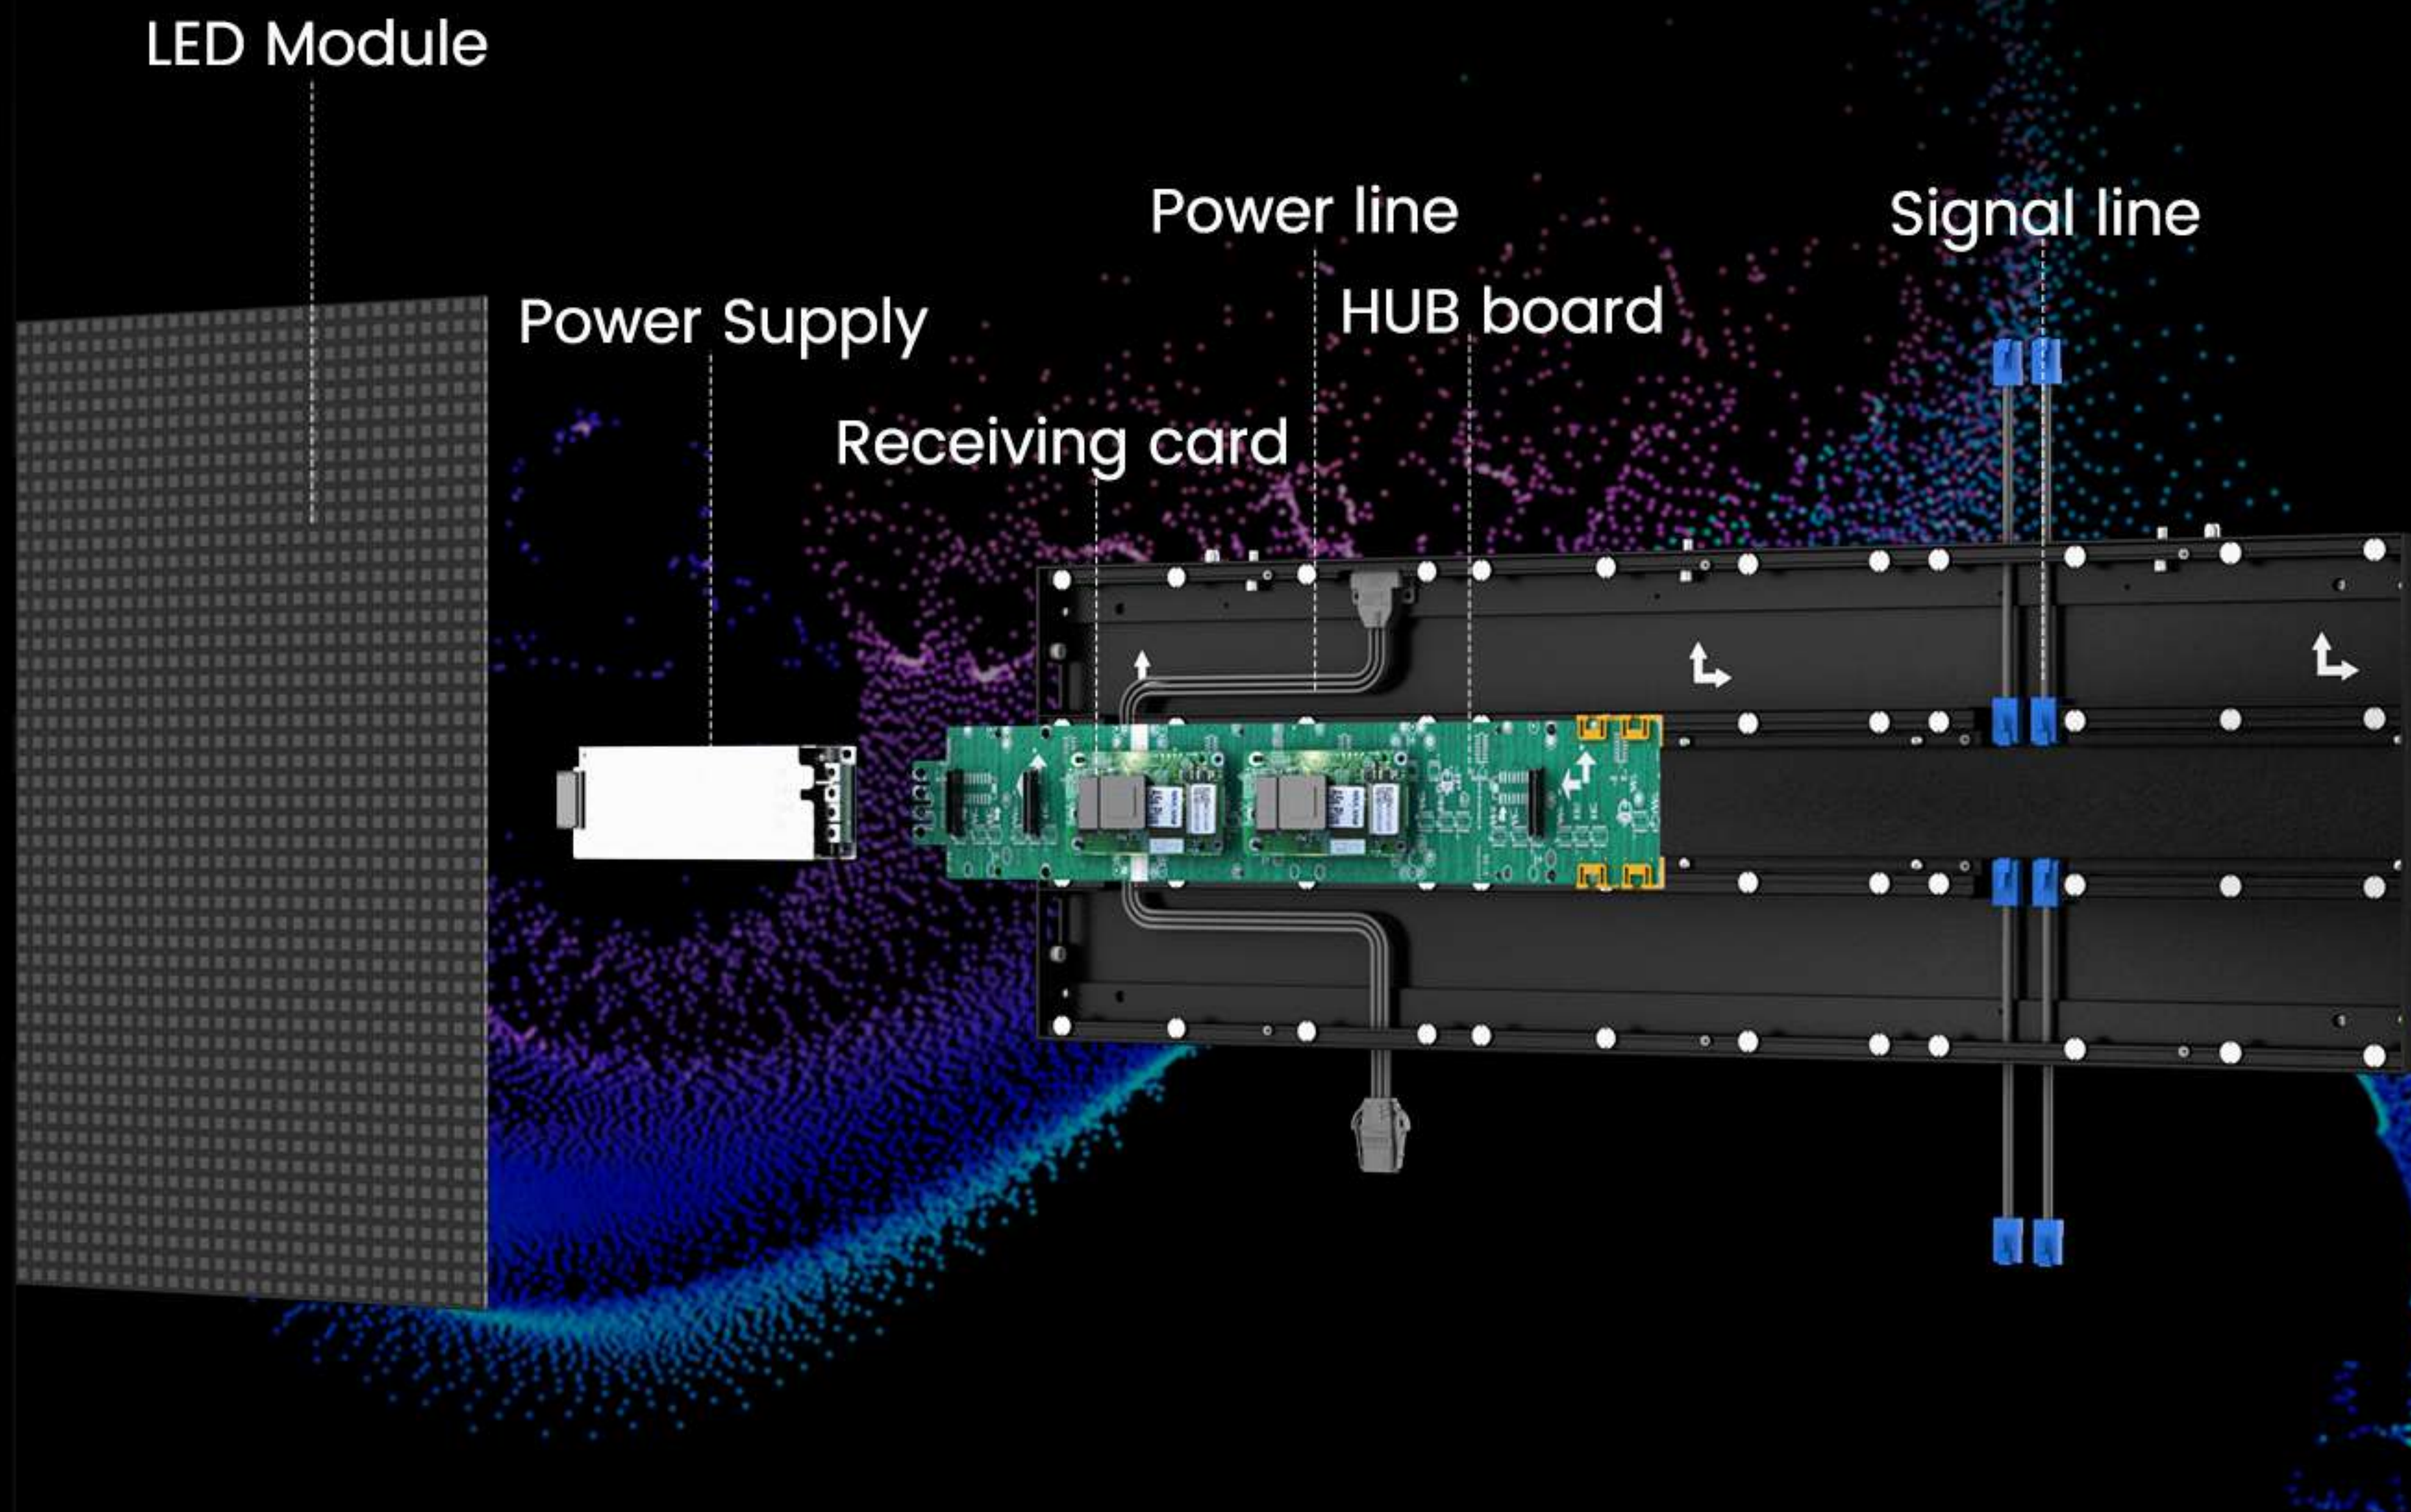

FU SERIES

ULTRATHIN INDOOR LED SCREEN

FU SERIES

Pixel Pitch:P1.56 P1.95 P2.5 P2.6 P2.9 P3.91

Cabinet size:1000*250/750*250/500*250mm

Module size:250*250mm

Cabinet Weight:6.4kg/5kg/3.5kg

Brightness:800-1200cd/m²

500x250x34mm

750x250x34mm

1000x250x34mm

HUB BOARD CONNECTION

The point light source becomes an area light source, and the surface treatment can effectively achieve waterproof, dustproof, anti-static, anti-impact, etc.

FRONT MAINTENANCE

Complete front maintenance, hot-swappable and plug-in with power

ENERGY SAVING

The excellent power board solution with dual voltage design enhances system stability, improves energy utilization efficiency, and saves energy and reduces consumption.