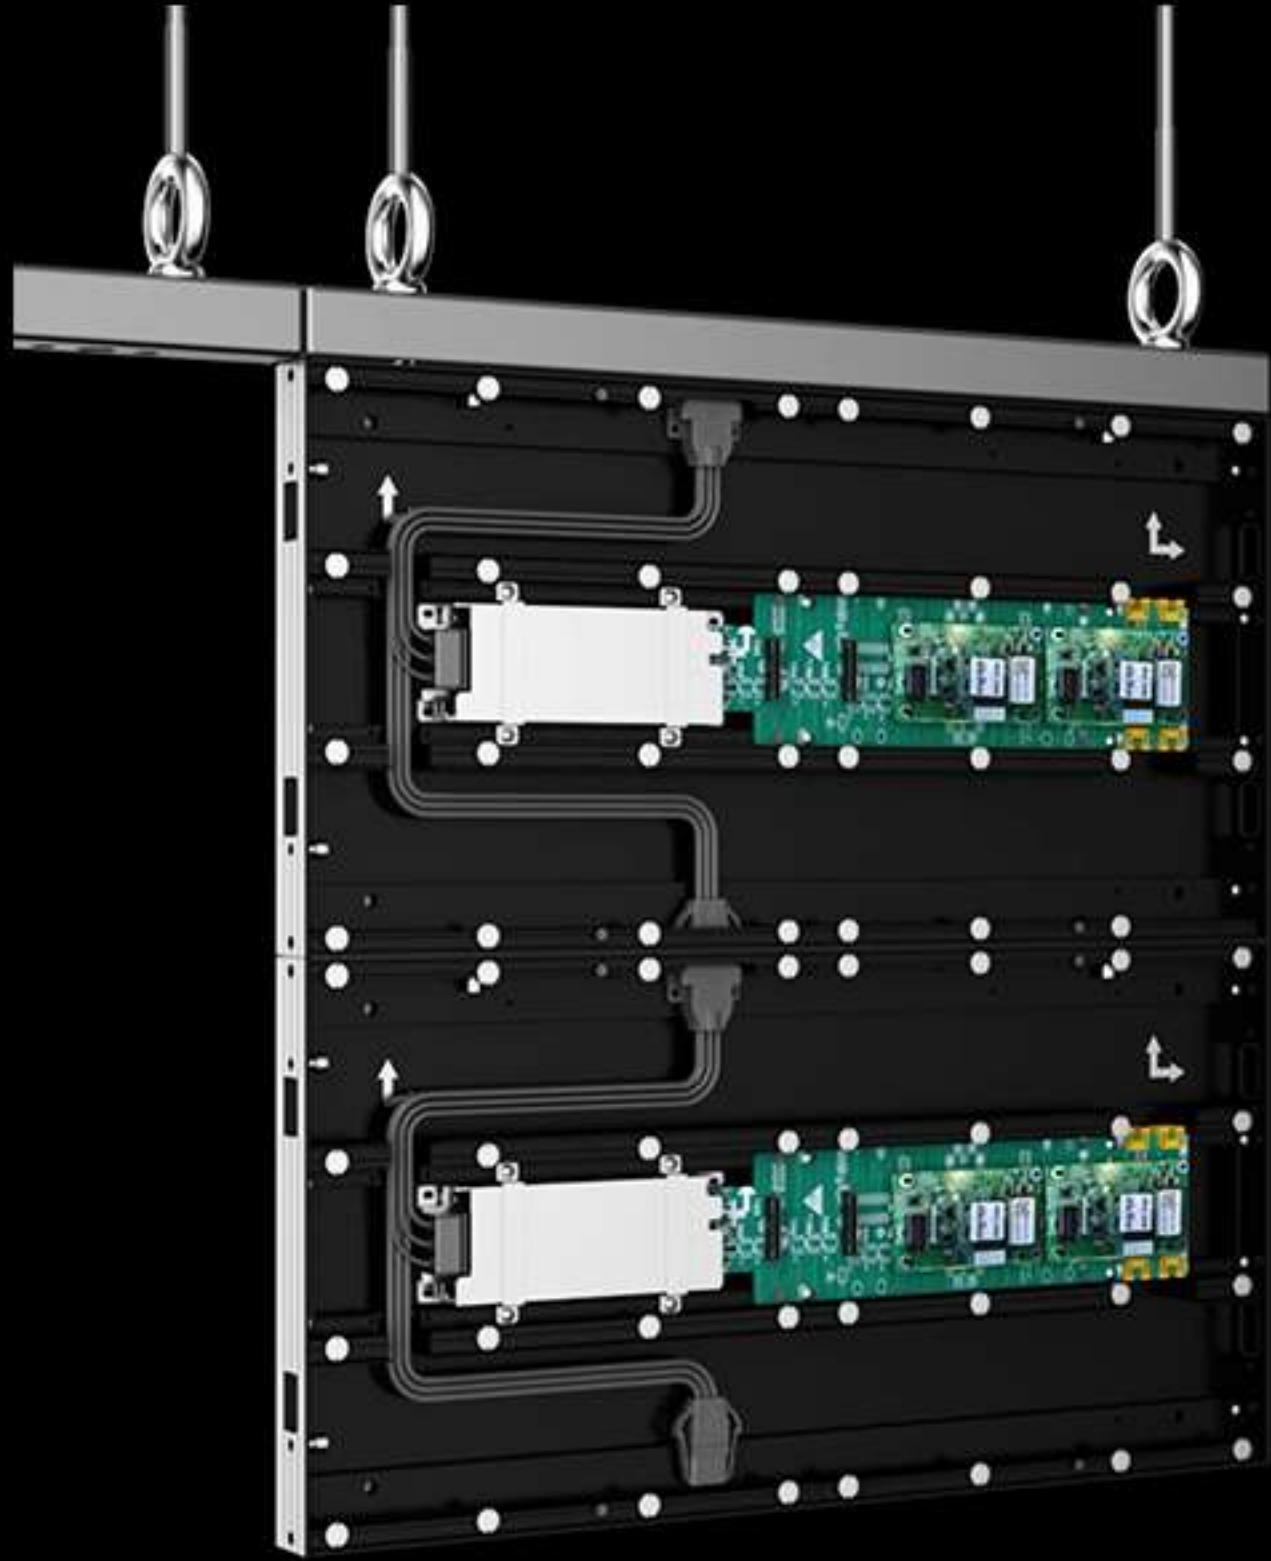

500x250mm	500x250mm	750x250mm
500x250mm	750x250mm	750x250mm
1000x250mm		1000x250mm
1000x250mm		1000x250mm

SUPPORT 90° RIGHT ANGLE COMBINATION

The two cabinets are directly assembled at a 90° angle, which is easy to achieve seamless splicing and high flatness.

45°
Beveled Cabinet

HANGING INSTALLATION

WALL MOUNTED INSTALLATION

RIGHT ANGLE INSTALLATION

SPECIFICATIONS

Pixel Pitch	1.56mm	1.95mm	2.5mm	2.6mm	2.9mm	3.91mm
Optional Processes	SMD,GOB	SMD,GOB	SMD+mask	SMD+mask	SMD+mask	SMD+mask
Lamp Types	SMD1212	SMD1515	SMD1515	SMD1515	SMD1515	SMD2121
IC DRIVE	CFD455/CFD555					
Scan	1/40S	1/32S	1/25S	1/32S	1/28S	1/16S
Module Size(mm)	250mmx250mm					
Module Resolution(Pixels/pcs)	160*160	128*128	100*100	96*96	84*84	64*64
Module Weight(kg)	0.35kg					
Cabinet Size(mm)	1000*250/750*250/500*250					
Cabinet Resolution(Pixels/pcs)	640*320/480*320 320*320	512*256/384*256 256*256	400*100/300*100 200*100	384*96/288*96 192*96	336*84/*252*84 168*84	256*64/192*64 128*64
Cabinet Weight(kg)	6.4kg/5kg/3.5kg					
Pixel Density(Pixels/m²)	409600	262144	160000	147456	112896	65536
Material	Aluminum Profile					
Brightness(cd/m²)	800-1000	800-1000	800-1000	800-1000	800-1000	1200-1000
Grey Grade	14bit/16bit					
Contrast Ratio	≥ 5000:1					
Brightness Uniformity	≥ 97%					
Refresh Rate	7680Hz					
Viewing Angle	160°W/160°H					
Input Voltage	110-220V					
Power Consumption(Max.W/m²)	560W					
Power Consumption(Ave.W/m²)	280W					
IP Rating(Front/Rear)	IP31					
Operating Temperature	-20°C ~ +45°C					
Operating Humidity	10% ~90%RH					
Storage Temperature	-10°C ~ +40°C					
Storage Humidity	10% ~60%RH					
Lifespan (Hrs)	≥100,000					